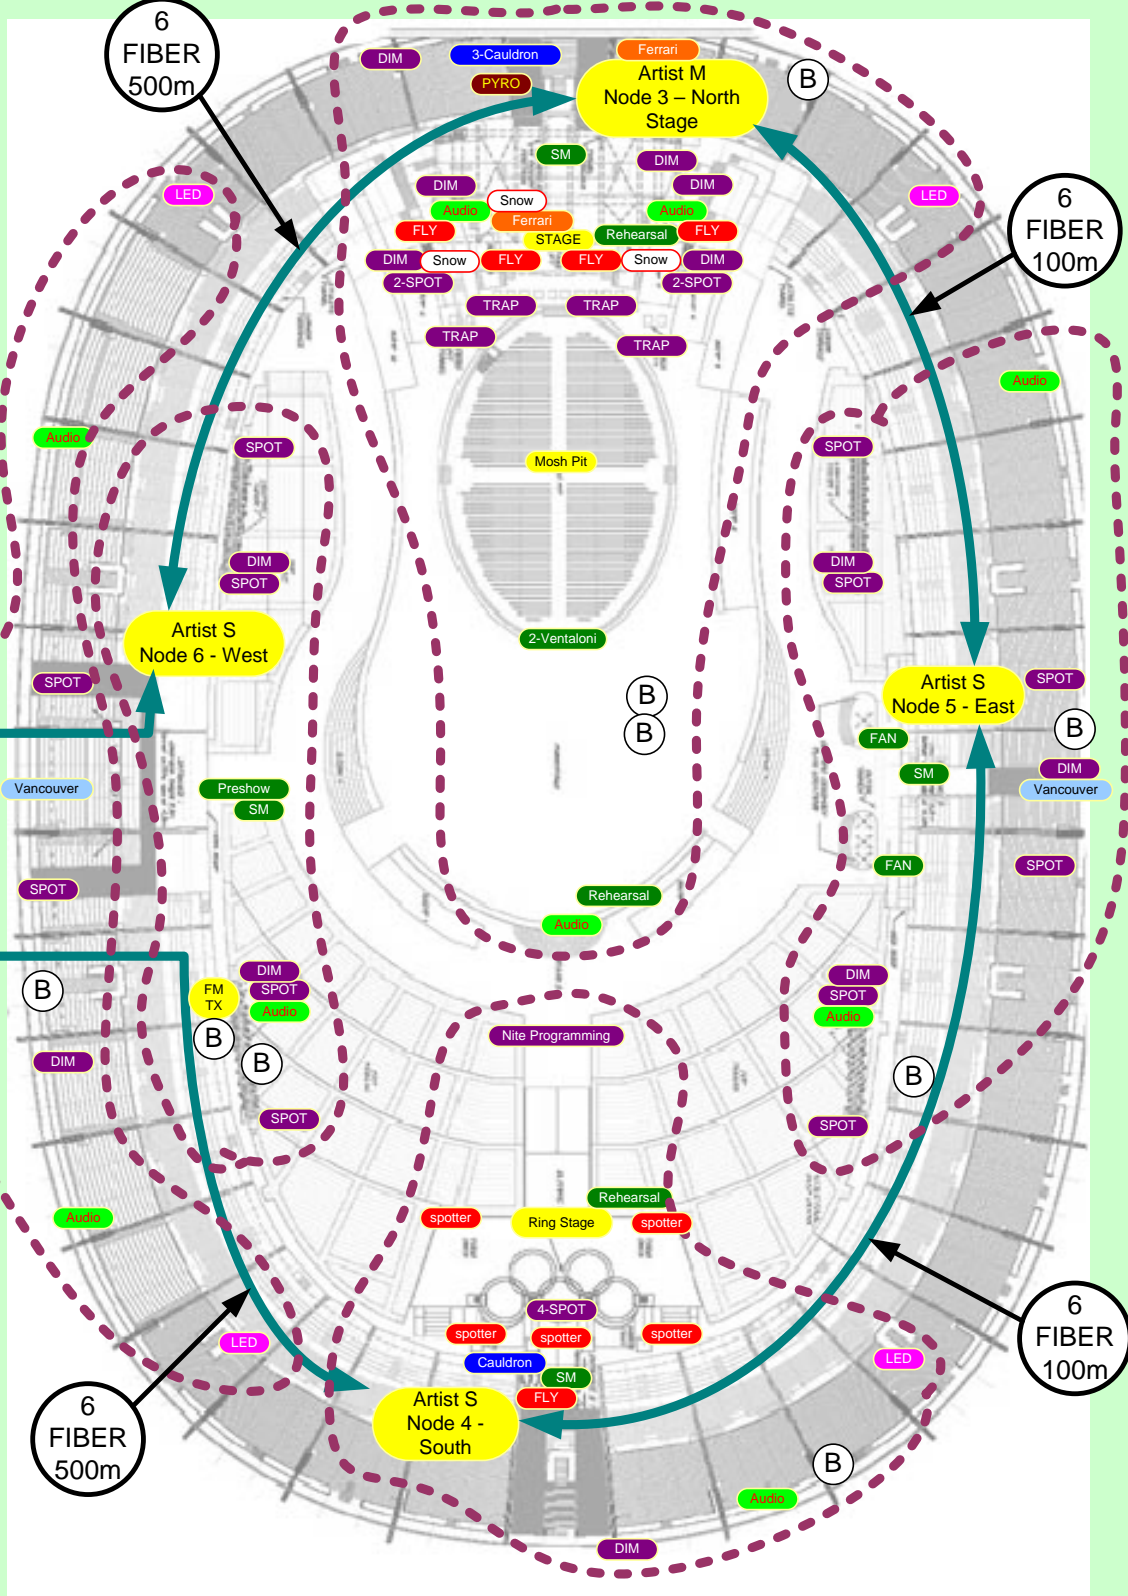

64 PL Channels used

Key Conferences:

- 1 Show Caller SM
- 2 SM Inside 2-Ventaloni
- 3 SM Outside
- 4 Audio 1 Audio
- 5 Lighting TRAP
- 6 Spots SPOT
- 7 Dimmers DIM
- 8 Pyro PYRO
- 9 Mechanical FLY
- 10 Cauldron 3-Cauldron
- 11 FX-Snow Snow
- 12 Screens LED
- 13 Video
- 14 Ring spotter spotter
- 15 Comms
- 16 Choreographer
- 17 TOBO Caller
- 18 TOBO Lite/Video
- 19 TOBO Audio
- 20 TOBO Producer
- 21 Board ops private
- 22 Audio 2 Preshow
- 23 Pre show Vancouver
- 24 Announcers
- 25 VANOC

(B) C2 Boosters

Node coverage

<p>Pete Erskine 320 Seventh Avenue Brooklyn, NY 11215 +1 (917) 750-1134 www.bestaudio.com</p>	Vendor for Ceremonies Comm and RF systems www.riedel.net	K2006/Filmmaster Group Ceremonies Producers Torino 2006 Winter Olympic Opening and Closing Paralympic Opening Ceremonies Intercom systems
		System Plan – component locations
Riedel Account Executive: Marc Schneider System Implementation: Pete Erskine	SCALE: None DATE: Jan 2006	Drawn by: PE © 2006-Best Audio
		Drawing Number 2